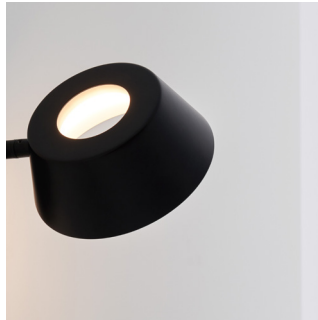

matt black

Measurement : centimeter / inches