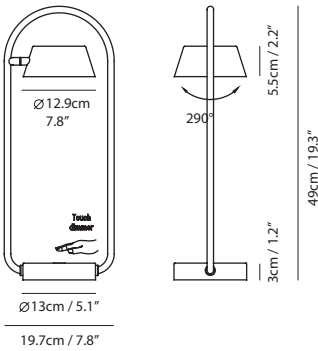

By Li, Hui Lun 李慧倫

sand gold + matt black

matt black

copper + matt black

Measurement : centimeter / inches

Canopy A100-14
matt black

Bracket A4

OLO Φ Wall

By Li, Hui Lun 李慧倫

reddot winner 2021
lighting design

DESIGN
AWARD

sand gold + matt black

matt black

copper + matt black

Measurement : centimeter / inches

OLO Φ D