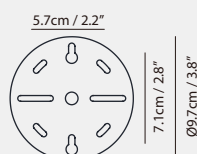

By Li, Hui Lun 李慧倫

sand gold + matt black

matt black

copper + matt black

Measurement : centimeter / inches

Canopy A100-14
matt black

Bracket A4

OLO Φ Wall