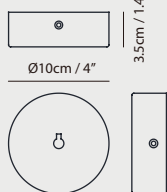

By Li, Hui Lun 李慧倫

sand gold + matt black

matt black

copper + matt black

Measurement : centimeter / inches

Canopy A100-14
matt black

Bracket A4

OLO Φ Wall

Model
SLD-130WATE

Material
steel, PP

Light Source
LED 6.5W 3000K CRI 90 415lm

Feature
Touch dimmer switch

Weight
0.8kg / 1.8lb

Color

-  sand gold + matt black
-  copper + matt black

Canopy A100-3
matt black

Bracket A3

OLO Φ Ceiling

Model
SLD-130CW

Material
steel, PP

Light Source
LED 6.5W 3000K CRI 90 415lm

Feature
Touch dimmer switch(Triac dimming)

Weight
0.8kg / 1.8lb

Color