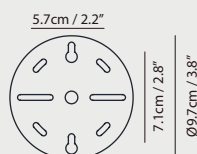

By Li, Hui Lun 李慧倫

sand gold + matt black

matt black

copper + matt black

Measurement : centimeter / inches

Canopy A100-14
matt black

Bracket A4

OLO Φ Wall

Model
SLD-130WATE

Material
steel, PP

Light Source
LED 6.5W 3000K CRI 90 415lm

Feature
Touch dimmer switch

Weight
0.8kg / 1.8lb

Color

-  sand gold + matt black
-  copper + matt black

Canopy A100-3
matt black

Bracket A3

OLO Φ Ceiling

Model
SLD-130CW

Material
steel, PP

Light Source
LED 6.5W 3000K CRI 90 415lm

Feature
Touch dimmer switch(Triac dimming)

Weight
0.8kg / 1.8lb

Color