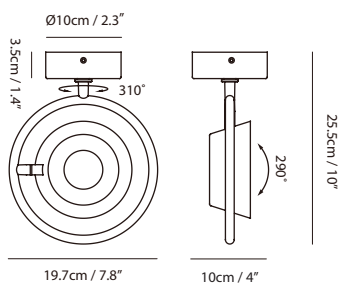

By Li, Hui Lun 李慧倫

sand gold + matt black

matt black

copper + matt black

Measurement : centimeter / inches

Canopy A100-14
matt black

Bracket A4

OLO Φ Wall

Model
SLD-130WATE

Material
steel, PP

Light Source
LED 6.5W 3000K CRI 90 415lm

Feature
Touch dimmer switch

Weight
0.8kg / 1.8lb

Color

-  sand gold + matt black
-  copper + matt black

Canopy A100-3
matt black

Bracket A3

OLO Φ Ceiling

Model
SLD-130CW

Material
steel, PP

Light Source
LED 6.5W 3000K CRI 90 415lm

Feature
Touch dimmer switch(Triac dimming)

Weight
0.8kg / 1.8lb

Color