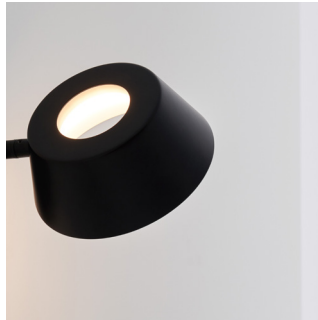

matt black

Measurement : centimeter / inches

OLO Φ D

Model
SLD-130DTE

Material
steel, PP

Light Source
LED 6.5W 3000K CRI90 415lm

Feature
Touch dimmer switch

Weight
1.4kg / 3.1lb

Color

- sand gold + matt black
- matt black
- copper + matt black