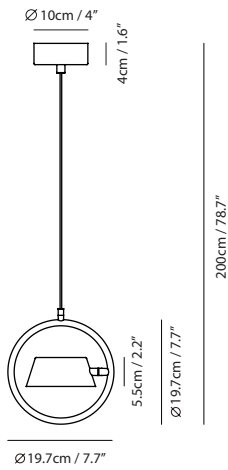

By Li, Hui Lun 李慧倫

sand gold + matt black

matt black

Measurement : centimeter / inches

Canopy A117-7
matt black

Bracket A8

OLO Φ Pendant PL4

Model
SLD-130PL4

Material
steel, PP

Light Source
LED 4 x 6.5W 3000K CRI90 1650lm

Feature
Built-in dimmable driver

Weight
2.9kg / 6.4lb

Color

 sand gold + matt black
 matt black

OLO 光氛符碼添加新元素「直徑符號 Φ 」，直觀地以符號外形表露其縱向仰俯、橫向擺首的翻轉特色，展現面面俱到的全方位光向。細緻出色的環狀與 U 型框，一如美麗天體的土星環，溫柔圈圍著漂浮迴旋的發光主體，且聽 OLO Φ 為人們輕柔吟唱屬於光的詠嘆調。

By Li, Hui Lun 李慧倫

shiny black + matt black

sand gold + matt black

pear cocoa + matt black

OLO Ø Pendant P1

Model
SLD-130P

Material
steel, PP

Light Source
LED x 6.5W 3000K CRI90 415lm

By Li, Hui Lun 李慧倫

sand gold + matt black

matt black

copper + matt black

Measurement : centimeter / inches

Canopy A100-14
matt black

Bracket A4

OLO Φ Wall