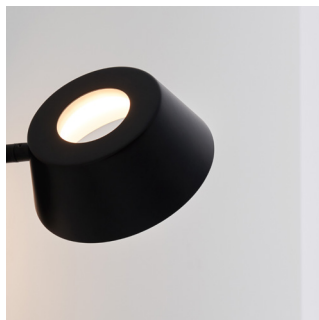

matt black

Measurement : centimeter / inches

Canopy A100-14
matt black

Bracket A4

OLO Φ Wall

Model
SLD-130WATE

Material
steel, PP

Light Source
LED 6.5W 3000K CRI 90 415lm

Feature
Touch dimmer switch

Weight
0.8kg / 1.8lb

Color

- sand gold + matt black
- copper + matt black

Canopy A100-3
matt black

Bracket A3

OLO Φ Ceiling

Model
SLD-130CW

Material
steel, PP

Light Source
LED 6.5W 3000K CRI 90 415lm

Feature
Touch dimmer switch(Triac dimming)

Weight
0.8kg / 1.8lb

Color

- sand gold + matt black
- matt black
- copper + matt black