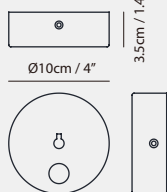

By Li, Hui Lun 李慧倫

sand gold + matt black

matt black

copper + matt black

Measurement : centimeter / inches

Canopy A100-14
matt black

Bracket A4

OLO Φ Wall