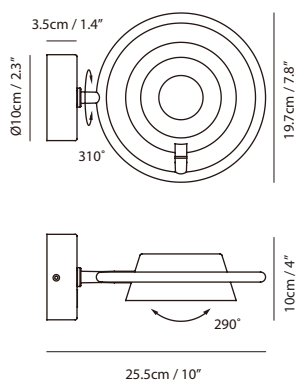

By Li, Hui Lun 李慧倫

sand gold + matt black

matt black

copper + matt black

Measurement : centimeter / inches

Canopy A100-14
matt black

Bracket A4

OLO Φ Wall