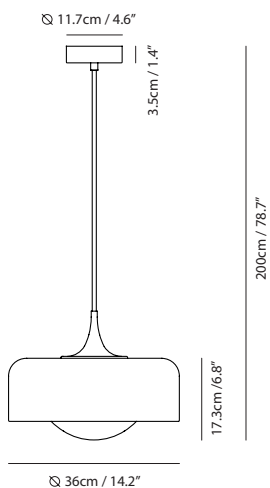

pearl cocoa + sand gold

matt black + sand gold

Measurement : centimeter / inches

**Pensee L Pendant**

**Model**  
SQ-7993P

**Material**  
mouth-blown glass, steel

**Light Source**  
E27 1 x 8W LED 2700/3000K

Measurement : centimeter / inches

**Pensee L Table****Model**  
SQ-7993DJ-1**Material**  
mouth-blown glass, steel**Light Source**  
E27 1 x 8W LED 2700/3000K**Feature**  
DJ on/off switch**Weight**  
3.2kg / 7.1lb**Color**