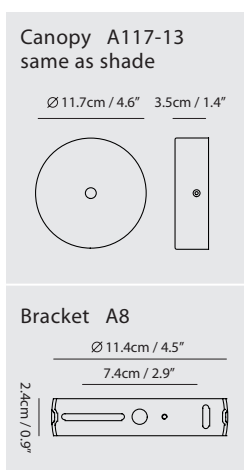

pearl cocoa + sand gold

matt black + sand gold

Measurement : centimeter / inches

**Pensee L Pendant**

**Model**  
SQ-7993P

**Material**  
mouth-blown glass, steel

**Light Source**  
E27 1 x 8W LED 2700/3000K

Measurement : centimeter / inches

**Pensee L Table****Model**  
SQ-7993DJ-1**Material**  
mouth-blown glass, steel**Light Source**  
E27 1 x 8W LED 2700/3000K**Feature**  
DJ on/off switch**Weight**  
3.2kg / 7.1lb**Color**