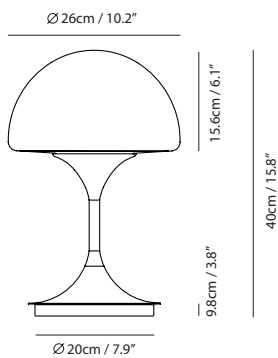

pearl cocoa + sand gold

matt black + sand gold

Measurement : centimeter / inches

**Pensee L Pendant**

**Model**  
SQ-7993P

**Material**  
mouth-blown glass, steel

**Light Source**  
E27 1 x 8W LED 2700/3000K

Now available in a larger size for 2025, Pensée L extends its presence, harmonizing with diverse spaces while preserving its signature serenity.

By Li, Hui Lun 李慧倫

matt opal + sand gold

matt opal + matt black

Measurement : centimeter / inches

**Pensee L Table****Model**  
SQ-7993DJ-1**Material**  
mouth-blown glass, steel**Light Source**  
E27 1 x 8W LED 2700/3000K**Feature**  
DJ on/off switch**Weight**  
3.2kg / 7.1lb**Color**