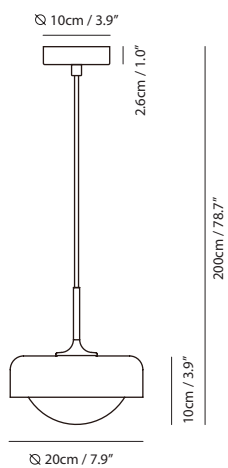

By Li, Hui Lun 李慧倫

olive green + sand gold

pearl cocoa + sand gold

matt white + sand gold

Measurement : centimeter / inches

**Pensee LED Pendant**

**Model**  
SG-7992P

**Material**  
mouth-blown glass, steel

By Chen, Chao Cheng 陳昭成

matt opal + sand gold

matt opal + shiny satin

matt opal + matt black

Measurement : centimeter / inches

**Pensee LED Table**

**Model**  
SLD-7992DJ

**Material**  
mouth-blown glass, steel