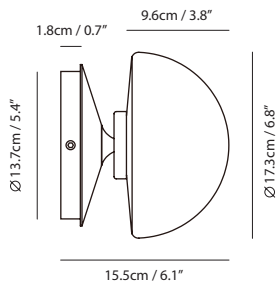

By Chen, Chao Cheng 陳昭成

matt opal + sand gold

matt opal + matt black

Measurement : centimeter / inches

**Pensee LED Wall**

**Model**  
SG-7992WJ

**Material**  
mouth-blown glass, steel

**Light Source**  
G9 1 x 5W LED 2700K, CRI90