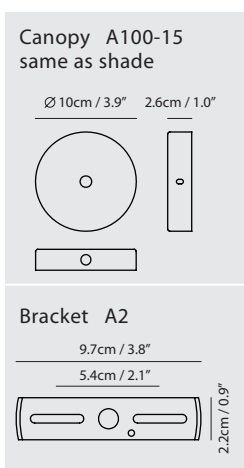

By Li, Hui Lun 李慧倫

olive green + sand gold

pearl cocoa + sand gold

matt white + sand gold

Measurement : centimeter / inches

**Pensee LED Pendant**

**Model**  
SG-7992P

**Material**  
mouth-blown glass, steel