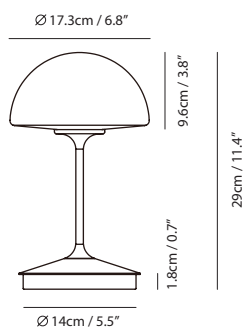

By Chen, Chao Cheng 陳昭成

matt opal + sand gold

matt opal + shiny satin

matt opal + matt black

Measurement : centimeter / inches

**Pensee LED Table**

**Model**  
SLD-7992DJ

**Material**  
mouth-blown glass, steel