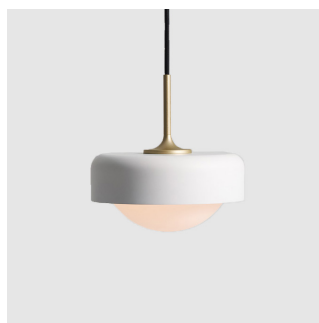

Pensée 單純質樸的模樣，在生活百態中表露一絲絲親切與熟悉。設計師以弦月狀的手工口吹玻璃結合盛光的金屬器皿，悉心配置玻璃露出面積、裁量燈罩 R 角線條的比例，讓輕喃般的溫潤暖光自然爬梳每個空間角落，向人們訴說著關於日常的悄悄耳語。

Pensée, a refined and contemporary take on a timeless silhouette. With its classic profile and compact design, the Pensée emits a calming glow through hand-crafted opal glass, now combined with a delicate metal shade available in three color options, topped off with a golden detail.

By Li, Hui Lun 李慧倫

olive green + sand gold

pearl cocoa + sand gold

matt white + sand gold

Measurement : centimeter / inches

**Pensee LED Pendant**

**Model**  
SG-7992P

**Material**  
mouth-blown glass, steel

**Light Source**  
G9 1 x 5W 2700K CRI 90

**Weight**  
1.2kg / 2lb

- Color**
-  olive green + sand gold
  -  pearl cocoa + sand gold
  -  matt white + sand gold

似是皎潔的上弦月，蘊藏著深不可測的神祕思想和真知灼見，PENSÉE 透過手工口吹玻璃，在城市夜裡紛紛灑下月光的亮片。新版本獨家 DJ Dimmer 經典重現，旋轉式底座兼具開關與調光功能，並結合高演色性低色溫的 LED 光源。除了光氛升級，外觀上更以美型的線條輪廓與全新色系，帶你重入亦明亦暗的異想世界。

With chic and compact design, the new PENSÉE offers the best luminaire experience to date. Appearing like the waxing gibbous moon, PENSÉE emits milky light through the mouth-blown opal glass. Optimizing the marvelous features from silhouette to the light source, and the exclusive base "DJ dimmer" brings a practical step-less dimming function to play with fun. A refined and contemporary take on the timeless colors, meet the upgraded PENSÉE that fits in every favorite nook.