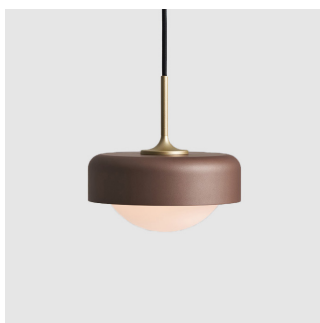

Pensée 單純質樸的模樣，在生活百態中表露一絲絲親切與熟悉。設計師以弦月狀的手工口吹玻璃結合盛光的金屬器皿，悉心配置玻璃露出面積、裁量燈罩 R 角線條的比例，讓輕喃般的溫潤暖光自然爬梳每個空間角落，向人們訴說著關於日常的悄悄耳語。

Pensée, a refined and contemporary take on a timeless silhouette. With its classic profile and compact design, the Pensée emits a calming glow through hand-crafted opal glass, now combined with a delicate metal shade available in three color options, topped off with a golden detail.

By Li, Hui Lun 李慧倫

olive green + sand gold

pearl cocoa + sand gold

matt white + sand gold

Measurement : centimeter / inches

**Pensee LED Pendant**

**Model**  
SG-7992P

**Material**  
mouth-blown glass, steel

**Light Source**  
G9 1 x 5W 2700K CRI 90

**Weight**  
1.2kg / 2lb

- Color**
-  olive green + sand gold
  -  pearl cocoa + sand gold
  -  matt white + sand gold

似是皎潔的上弦月，蘊藏著深不可測的神祕思想和真知灼見，PENSÉE 透過手工口吹玻璃，在城市夜裡紛紛灑下月光的亮片。新版本獨家 DJ Dimmer 經典重現，旋轉式底座兼具開關與調光功能，並結合高演色性低色溫的 LED 光源。除了光氛升級，外觀上更以美型的線條輪廓與全新色系，帶你重入亦明亦暗的異想世界。

With chic and compact design, the new PENSÉE offers the best luminaire experience to date. Appearing like the waxing gibbous moon, PENSÉE emits milky light through the mouth-blown opal glass. Optimizing the marvelous features from silhouette to the light source, and the exclusive base "DJ dimmer" brings a practical step-less dimming function to play with fun. A refined and contemporary take on the timeless colors, meet the upgraded PENSÉE that fits in every favorite nook.