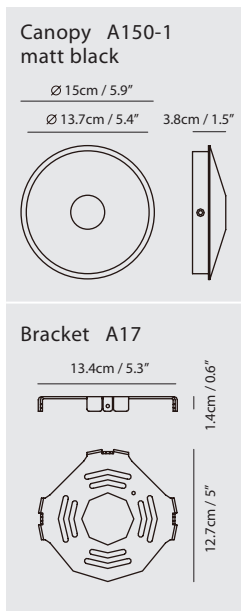

By Chen, Chao Cheng 陳昭成

matt opal + sand gold

matt opal + matt black

Measurement : centimeter / inches

**Pensee LED Wall**

**Model**  
SG-7992WJ

**Material**  
mouth-blown glass, steel

**Light Source**  
G9 1 x 5W LED 2700K, CRI90

**Feature**  
DJ on/off switch

**Weight**  
1kg / 2.2lb

**Color**

-  matt opal + matt black
-  matt opal + sand gold