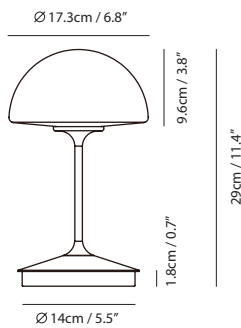

By Chen, Chao Cheng 陳昭成

matt opal + sand gold

matt opal + shiny satin

matt opal + matt black

Measurement : centimeter / inches

Pensee LED Table

Model
SLD-7992DJ

Material
mouth-blown glass, steel

Light Source
LED 6W 2700K CRI90 510lm

Feature
DJ dimmer switch

Weight
2.0kg / 4.4lb

Color

-  matt opal + sand gold
-  matt opal + shiny satin
-  matt opal + matt black