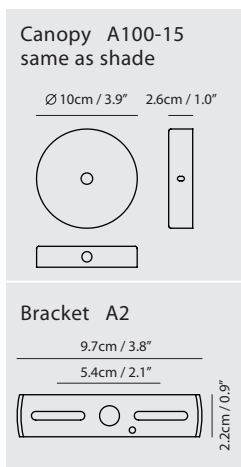

By Li, Hui Lun 李慧倫

olive green + sand gold

pearl cocoa + sand gold

matt white + sand gold

Measurement : centimeter / inches

Pensee Pendant

Model
SG-7992P

Material
mouth-blown glass, steel