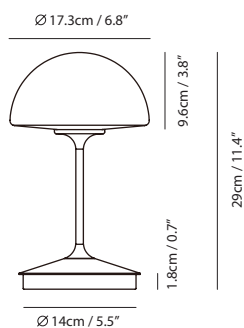

By Chen, Chao Cheng 陳昭成

matt opal + sand gold

matt opal + shiny satin

matt opal + matt black

Measurement : centimeter / inches

Pensee LED Table

Model
SLD-7992DJ

Material
mouth-blown glass, steel