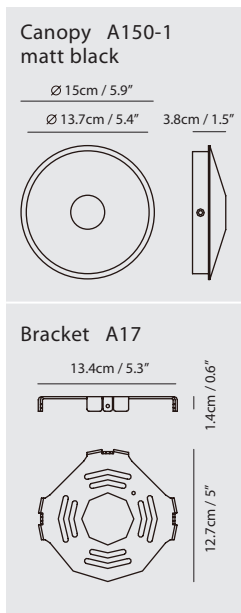

By Chen, Chao Cheng 陳昭成

matt opal + sand gold

matt opal + matt black

Measurement : centimeter / inches

Pensee Wall

Model
SG-7992WJ

Material
mouth-blown glass, steel

Light Source
G9 1 x 4W LED 2700K, CRI90

Feature
DJ on/off switch

Weight
1kg / 2.2lb

Color

-  matt opal + matt black
-  matt opal + sand gold