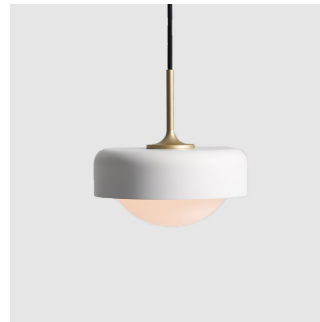

Pensée 單純質樸的模樣，在生活百態中表露一絲絲親切與熟悉。設計師以弦月狀的手工口吹玻璃結合盛光的金屬器皿，悉心配置玻璃露出面積、裁量燈罩 R 角線條的比例，讓輕喃般的溫潤暖光自然爬梳每個空間角落，向人們訴說著關於日常的悄悄耳語。

Pensée, a refined and contemporary take on a timeless silhouette. With its classic profile and compact design, the Pensée emits a calming glow through hand-crafted opal glass, now combined with a delicate metal shade available in three color options, topped off with a golden detail.

By Li, Hui Lun 李慧倫

olive green + sand gold

pearl cocoa + sand gold

matt white + sand gold

Measurement : centimeter / inches

Pensee Pendant

Model
SG-7992P

Material
mouth-blown glass, steel

Light Source
G9 1 x 4W 2700K CRI 90

Weight
1.2kg / 2lb

Color

-  olive green + sand gold
-  pearl cocoa + sand gold
-  matt white + sand gold

似是皎潔的上弦月，蘊藏著深不可測的神祕思想和真知灼見，PENSÉE 透過手工口吹玻璃，在城市夜裡紛紛灑下月光的亮片。新版本獨家 DJ Dimmer 經典重現，旋轉式底座兼具開關與調光功能，並結合高演色性低色溫的 LED 光源。除了光氛升級，外觀上更以美型的線條輪廓與全新色系，帶你重入亦明亦暗的異想世界。

With chic and compact design, the new PENSÉE offers the best luminaire experience to date. Appearing like the waxing gibbous moon, PENSÉE emits milky light through the mouth-blown opal glass. Optimizing the marvelous features from silhouette to the light source, and the exclusive base "DJ dimmer" brings a practical step-less dimming function to play with fun. A refined and contemporary take on the timeless colors, meet the upgraded PENSÉE that fits in every favorite nook.