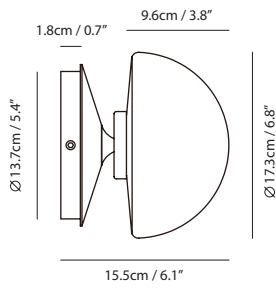

By Chen, Chao Cheng 陳昭成

matt opal + sand gold

matt opal + matt black

Measurement : centimeter / inches

Pensee Wall

Model
SG-7992WJ

Material
mouth-blown glass, steel

Light Source
G9 1 x 4W LED 2700K, CRI90