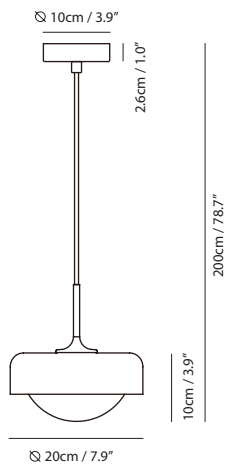

By Li, Hui Lun 李慧倫

olive green + sand gold

pearl cocoa + sand gold

matt white + sand gold

Measurement : centimeter / inches

Pensee Pendant

Model
SG-7992P

Material
mouth-blown glass, steel

By Chen, Chao Cheng 陳昭成

matt opal + sand gold

matt opal + shiny satin

matt opal + matt black

Measurement : centimeter / inches

Pensee LED Table

Model
SLD-7992DJ

Material
mouth-blown glass, steel