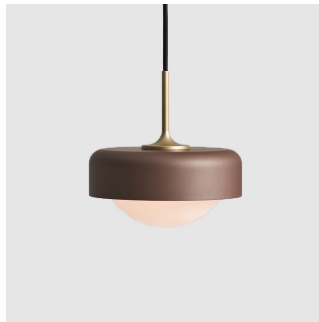

Pensée 單純質樸的模樣，在生活百態中表露一絲絲親切與熟悉。設計師以弦月狀的手工口吹玻璃結合盛光的金屬器皿，悉心配置玻璃露出面積、裁量燈罩 R 角線條的比例，讓輕喃般的溫潤暖光自然爬梳每個空間角落，向人們訴說著關於日常的悄悄耳語。

Pensée, a refined and contemporary take on a timeless silhouette. With its classic profile and compact design, the Pensée emits a calming glow through hand-crafted opal glass, now combined with a delicate metal shade available in three color options, topped off with a golden detail.

By Li, Hui Lun 李慧倫

olive green + sand gold

pearl cocoa + sand gold

matt white + sand gold

Measurement : centimeter / inches

Pensee Pendant

Model
SG-7992P

Material
mouth-blown glass, steel

Light Source
G9 1 x 4W 2700K CRI 90

Weight
1.2kg / 2lb

Color

-  olive green + sand gold
-  pearl cocoa + sand gold
-  matt white + sand gold

似是皎潔的上弦月，蘊藏著深不可測的神祕思想和真知灼見，PENSÉE 透過手工口吹玻璃，在城市夜裡紛紛灑下月光的亮片。新版本獨家 DJ Dimmer 經典重現，旋轉式底座兼具開關與調光功能，並結合高演色性低色溫的 LED 光源。除了光氛升級，外觀上更以美型的線條輪廓與全新色系，帶你重入亦明亦暗的異想世界。

With chic and compact design, the new PENSÉE offers the best luminaire experience to date. Appearing like the waxing gibbous moon, PENSÉE emits milky light through the mouth-blown opal glass. Optimizing the marvelous features from silhouette to the light source, and the exclusive base "DJ dimmer" brings a practical step-less dimming function to play with fun. A refined and contemporary take on the timeless colors, meet the upgraded PENSÉE that fits in every favorite nook.