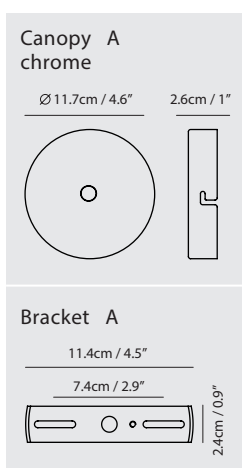

By Chen, Chao Cheng 陳昭成

clear glass + chrome

clear glass + chrome

Measurement : centimeter / inches

**Snowflake Wall**

**Model**  
SQ-2757WF

**Material**  
mouth-blown glass, steel

**Light Source**  
A60 1 x 6W LED Crown

**Feature**  
Mouth-blown glass

**Weight**  
1.5kg / 3.3lb

**Color**  
● clear glass + chrome

**Snowflake Pendant P7**

**Model**  
SQ-2757P7

**Material**  
mouth-blown glass, steel

**Light Source**  
E27 7 x 7W LED 2700K

**Feature**  
Mouth-blown glass

**Weight**  
9.6kg / 21.1lb

**Color**  
● clear glass + chrome