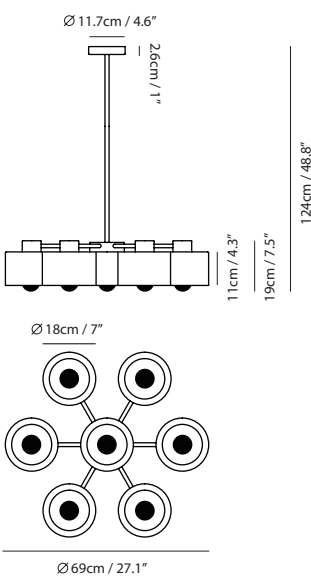

By Chen, Chao Cheng 陳昭成

clear glass + chrome

clear glass + chrome

Measurement : centimeter / inches

**Snowflake Wall**

**Model**  
SQ-2757WF

**Material**  
mouth-blown glass, steel

**Light Source**  
A60 1 x 6W LED Crown

**Feature**  
Mouth-blown glass

**Weight**  
1.5kg / 3.3lb

**Color**  
● clear glass + chrome

**Snowflake Pendant P7**

**Model**  
SQ-2757P7

**Material**  
mouth-blown glass, steel

**Light Source**  
E27 7 x 7W LED 2700K

**Feature**  
Mouth-blown glass

**Weight**  
9.6kg / 21.1lb

**Color**  
● clear glass + chrome