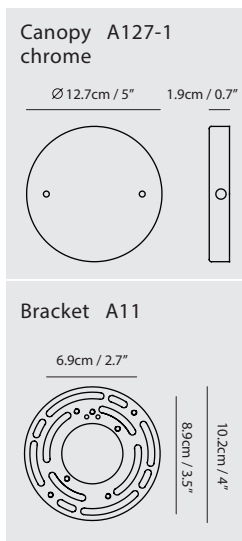

By Chen, Chao Cheng 陳昭成

clear glass + chrome

clear glass + chrome

Measurement : centimeter / inches

**Snowflake Wall**

**Model**  
SQ-2757WF

**Material**  
mouth-blown glass, steel

**Light Source**  
A60 1 x 6W LED Crown

**Feature**  
Mouth-blown glass

**Weight**  
1.5kg / 3.3lb

**Color**  
● clear glass + chrome

**Snowflake Pendant P7**

**Model**  
SQ-2757P7

**Material**  
mouth-blown glass, steel

**Light Source**  
E27 7 x 7W LED 2700K

**Feature**  
Mouth-blown glass

**Weight**  
9.6kg / 21.1lb

**Color**  
● clear glass + chrome