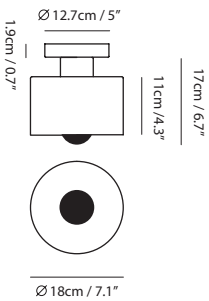

By Chen, Chao Cheng 陳昭成

clear glass + chrome

clear glass + chrome

Measurement : centimeter / inches

**Snowflake Wall**

**Model**  
SQ-2757WF

**Material**  
mouth-blown glass, steel

**Light Source**  
A60 1 x 6W LED Crown

**Feature**  
Mouth-blown glass

**Weight**  
1.5kg / 3.3lb

**Color**  
● clear glass + chrome

**Snowflake Pendant P7**

**Model**  
SQ-2757P7

**Material**  
mouth-blown glass, steel

**Light Source**  
E27 7 x 7W LED 2700K

**Feature**  
Mouth-blown glass

**Weight**  
9.6kg / 21.1lb

**Color**  
● clear glass + chrome