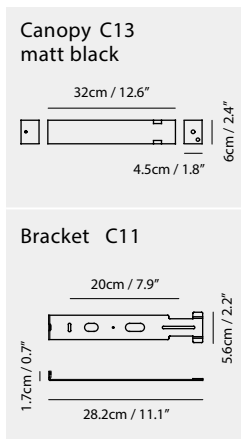

By Li, Hui Lun 李慧倫

matt black

matt pure white

sand gold

Measurement : centimeter / inches

**Turner Pendant 150**

**Model**  
SLD-3985PLE

**Material**  
aluminum, wanut, PC, steel