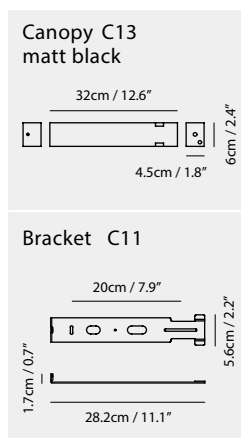

By Li, Hui Lun 李慧倫

matt black

matt pure white

sand gold

Measurement : centimeter / inches

**Turner Pendant 90**

**Model**  
SLD-3985PSE

**Material**  
aluminum, wanut, PC, steel

**Light Source**  
LED 24W 3000K CRI 98 1082lm

**Feature**  
optical sensor dimmer

**Weight**  
2.6kg / 5.7lb

- Color**
- matt black
  - matt pure white
  - sand gold

**Turner Pendant 120**

**Model**  
SLD-3985PE

**Material**  
aluminum, wanut, PC, steel

**Light Source**  
LED 37W 3000K CRI 98 1585lm

**Feature**  
optical sensor dimmer

**Weight**  
3kg / 6.6lb

- Color**
- matt black
  - matt pure white
  - sand gold

By Li, Hui Lun 李慧倫

matt black

matt pure white

sand gold

Measurement : centimeter / inches

**Turner Pendant 150**

**Model**  
SLD-3985PLE

**Material**  
aluminum, wanut, PC, steel