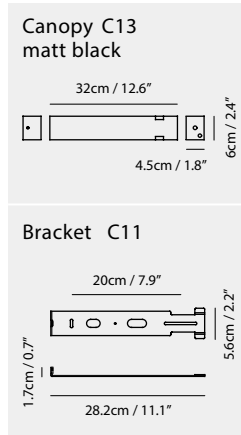

By Li, Hui Lun 李慧倫

matt black

matt pure white

sand gold

Measurement : centimeter / inches

**Turner Pendant 90**

**Model**  
SLD-3985PSE

**Material**  
aluminum, wanut, PC, steel

**Light Source**  
LED 24W 3000K CRI 98 1082lm

**Feature**  
optical sensor dimmer

**Weight**  
2.6kg / 5.7lb

- Color**
- matt black
  - matt pure white
  - sand gold

**Turner Pendant 120**

**Model**  
SLD-3985PE