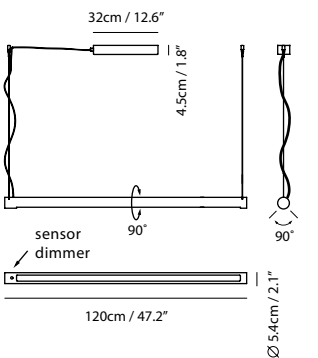

By Li, Hui Lun 李慧倫

matt black

matt pure white

sand gold

Measurement : centimeter / inches

**Turner Pendant 90**

**Model**  
SLD-3985PSE

**Material**  
aluminum, wanut, PC, steel

**Light Source**  
LED 24W 3000K CRI 98 1082lm

**Feature**  
optical sensor dimmer

**Weight**  
2.6kg / 5.7lb

- Color**
- matt black
  - matt pure white
  - sand gold

**Turner Pendant 120**

**Model**  
SLD-3985PE

**Material**  
aluminum, wanut, PC, steel

**Light Source**  
LED 37W 3000K CRI 98 1585lm

**Feature**  
optical sensor dimmer

**Weight**  
3kg / 6.6lb

- Color**
- matt black
  - matt pure white
  - sand gold

By Li, Hui Lun 李慧倫

matt black

matt pure white

sand gold

Measurement : centimeter / inches

**Turner Pendant 150**

**Model**  
SLD-3985PLE

**Material**  
aluminum, wanut, PC, steel