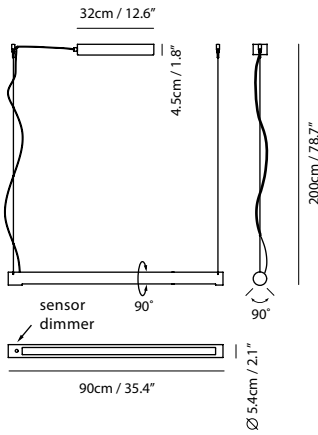

By Li, Hui Lun 李慧倫

matt black

matt pure white

sand gold

Measurement : centimeter / inches

**Turner Pendant 90**

**Model**  
SLD-3985PSE

**Material**  
aluminum, wanut, PC, steel

**Light Source**  
LED 24W 3000K CRI 98 1082lm

**Feature**  
optical sensor dimmer

**Weight**  
2.6kg / 5.7lb

- Color**
- matt black
  - matt pure white
  - sand gold

**Turner Pendant 120**

**Model**  
SLD-3985PE

**Material**  
aluminum, wanut, PC, steel

**Light Source**  
LED 37W 3000K CRI 98 1585lm

**Feature**  
optical sensor dimmer

**Weight**  
3kg / 6.6lb

- Color**
- matt black
  - matt pure white
  - sand gold

By Li, Hui Lun 李慧倫

matt black

matt pure white

sand gold

Measurement : centimeter / inches

**Turner Pendant 150**

**Model**  
SLD-3985PLE

**Material**  
aluminum, wanut, PC, steel