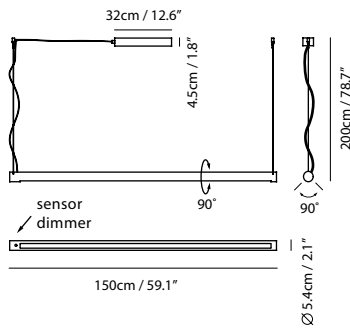

By Li, Hui Lun 李慧倫

matt black

matt pure white

sand gold

Measurement : centimeter / inches

**Turner Pendant 150**

**Model**  
SLD-3985PLE

**Material**  
aluminum, wanut, PC, steel