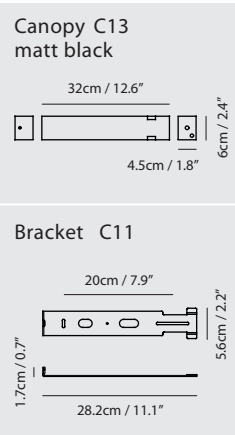

Measurement : centimeter / inches

Turner Pendant 90

Model
SLD-3985PSE

Material
aluminum, walnut, PC, steel

Light Source
LED 24W 3000K CRI 98 1082lm

Feature
optical sensor dimmer

Weight
2.6kg / 5.7lb

1. **Color**
2. matt black + walnut (wood cap)
   - matt pure white + walnut (wood cap)
   - sand gold + walnut (wood cap)

Turner Pendant 120

Model
SLD-3985PE

Material
aluminum, wanut, PC, steel

Light Source
LED 37W 3000K CRI 98 1585lm

Feature
optical sensor dimmer

Weight
3kg / 6.6lb

1. **Color**
2. matt black + walnut (wood cap)
   - matt pure white + walnut (wood cap)
   - sand gold + walnut (wood cap)