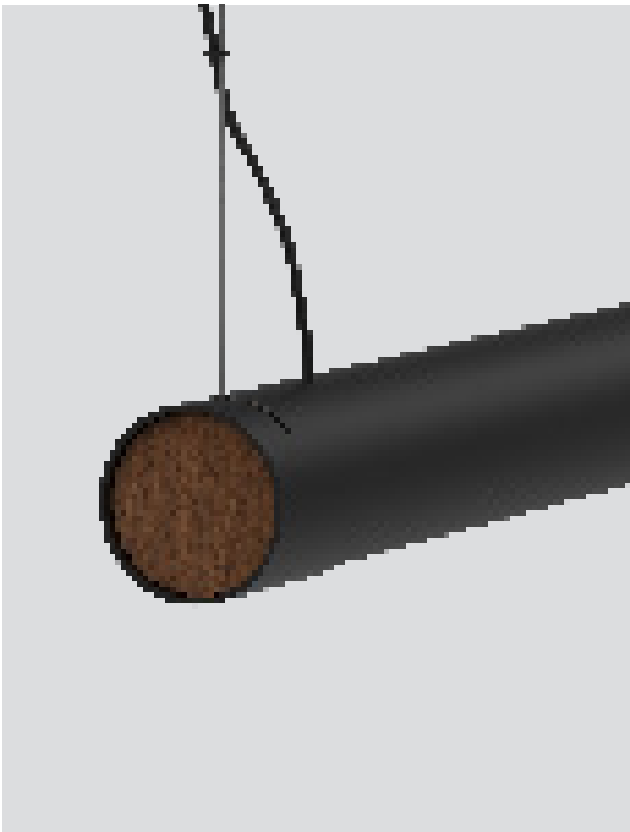

The Turner suspension light beautifully captures the essence of minimalist design, much like timeless works that endure through the ages. Crafted from lightweight aluminum, the Turner is adjustable up to 45° on either side allows users to effortlessly direct the light angle. The inner sand-gold coating softens the glow, ensuring the Ra>98 full spectrum light emits a gentle, glare-free illumination.

Light Source
LED 24W 3000K CRI 98 1082lm

Feature
optical sensor dimmer

Weight
2.6kg / 5.7lb

- Color**
- matt black + walnut (wood cap)
 - matt pure white + walnut (wood cap)
 - sand gold + walnut (wood cap)

Turner Pendant 120

Model
SLD-3985PE

Material
aluminum, wanut, PC, steel

Light Source
LED 37W 3000K CRI 98 1585lm

Feature
optical sensor dimmer

Weight
3kg / 6.6lb

- Color**
- matt black + walnut (wood cap)
 - matt pure white + walnut (wood cap)
 - sand gold + walnut (wood cap)