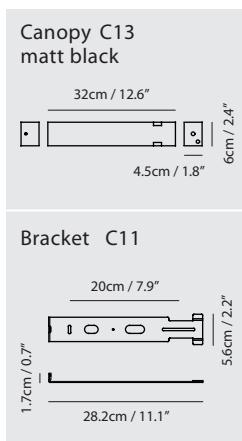

By Li, Hui Lun 李慧倫

matt black + walnut (wood cap)

matt pure white + walnut (wood cap)

sand gold + walnut (wood cap)

Measurement : centimeter / inches

Turner Pendant 150

Model
SLD-3985PLE

Material
aluminum, walnut, PC, steel