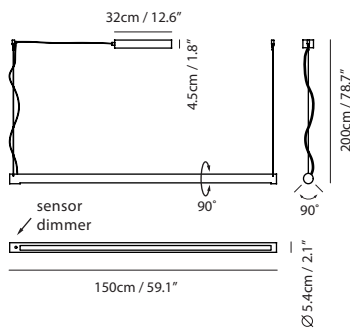

By Li, Hui Lun 李慧倫

matt black + walnut (wood cap)

matt pure white + walnut (wood cap)

sand gold + walnut (wood cap)

Measurement : centimeter / inches

Turner Pendant 150

Model
SLD-3985PLE

Material
aluminum, walnut, PC, steel