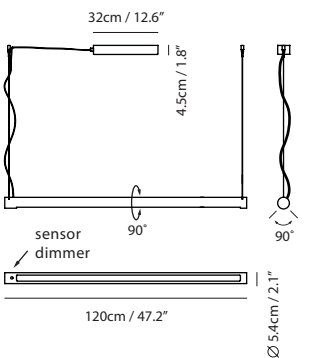

By Li, Hui Lun 李慧倫

matt black + walnut (wood cap)

matt pure white + walnut (wood cap)

sand gold + walnut (wood cap)

Measurement : centimeter / inches

Turner Pendant 90

Model
SLD-3985PSE

Material
aluminum, walnut, PC, steel

Turner Pendant 120

Model
SLD-3985PE

Material
aluminum, wanut, PC, steel

Light Source
LED 37W 3000K CRI 98 1585lm

Feature
optical sensor dimmer

Weight
3kg / 6.6lb

- Color**
- matt black + walnut (wood cap)
 - matt pure white + walnut (wood cap)
 - sand gold + walnut (wood cap)