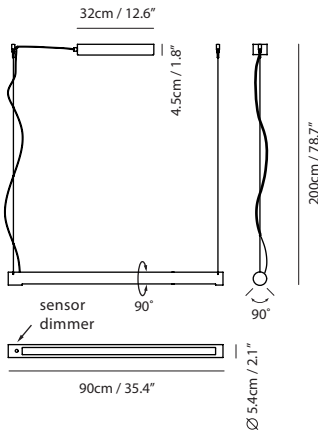

By Li, Hui Lun 李慧倫

matt black + walnut (wood cap)

matt pure white + walnut (wood cap)

sand gold + walnut (wood cap)

Measurement : centimeter / inches

Turner Pendant 90

Model
SLD-3985PSE

Material
aluminum, walnut, PC, steel

Turner Pendant 120

Model
SLD-3985PE

Material
aluminum, wanut, PC, steel

Light Source
LED 37W 3000K CRI 98 1585lm

Feature
optical sensor dimmer

Weight
3kg / 6.6lb

- Color**
- matt black + walnut (wood cap)
 - matt pure white + walnut (wood cap)
 - sand gold + walnut (wood cap)