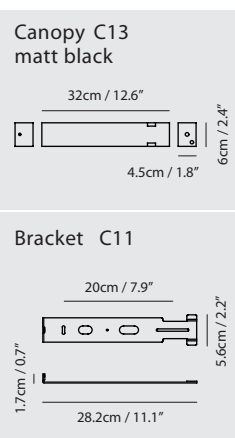

Turner Pendant 120

Model
SLD-3985PE

Material
aluminum, wanut, PC, steel

Light Source
LED 37W 3000K CRI 98 1585lm

Feature
optical sensor dimmer

Weight
3kg / 6.6lb

- Color**
- matt black + walnut (wood cap)
 - matt pure white + walnut (wood cap)
 - sand gold + walnut (wood cap)