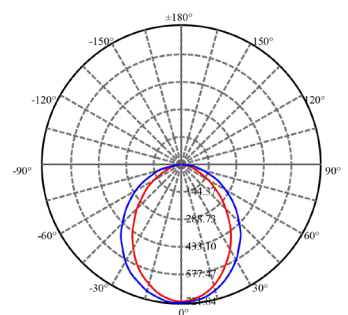

Turner Pendant 120

Model
SLD-3985PE

Material
aluminum, wanut, PC, steel

Light Source
LED 37W 3000K CRI 98 1585lm

Feature
optical sensor dimmer

Weight
3kg / 6.6lb

- Color**
- matt black + walnut (wood cap)
 - matt pure white + walnut (wood cap)
 - sand gold + walnut (wood cap)