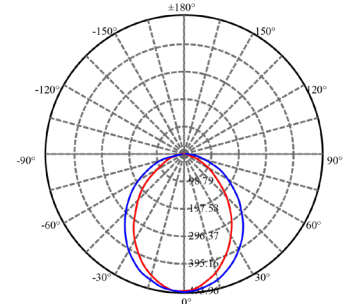

Light Source
LED 24W 3000K CRI 98 1082lm

Feature
optical sensor dimmer

Weight
2.6kg / 5.7lb

- Color**
- matt black + walnut (wood cap)
 - matt pure white + walnut (wood cap)
 - sand gold + walnut (wood cap)