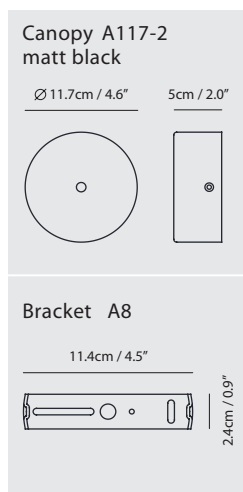

By Wang, Sheng-Wen 王聖文

white PC + matt black

Measurement : centimeter / inches

WING Pendant

Model
SLD-530P

Material
aluminum, steel, PC

Light Source
LED 2 x 6.3W 3000K CRI>95 1070lm

Driver
Built-in dimmable driver
(triac dimming)

Weight
2.3kg / 5.1lb

Color
white PC + matt black