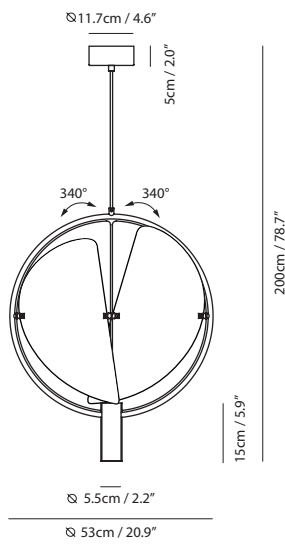

漫光飛揚翩翩起舞，宛若一絲微風輕拂，不經意撩撥光影浮動。設計師結合對光線變化的細膩觀察和創意思考，賦予 WING 精巧的「雙向出光」：將光向上引介至半透光的雙開羽葉，舒展擺幅舞動風姿，讓空間瀾漫輕盈柔暖的氛圍；下照光源配有 66° 月暈透鏡，光線充足而不眩目，滿足日常光照的務實需求。微妙的設計思量膽大卻不妄為，光影交織間自然流露動態美感，在想像與實現中取得漂亮的平衡。

Dancing gracefully, WING embodies a gentle ambiance that playfully teases light and shadows. The designer's observation and creative inspiration led to WING's exquisite "Dual lighting" - upwards, light is softly diffused by the translucent dual-leaf, swaying elegantly to create a cozy and weightless atmosphere; downwards, embedded with high-performance LED CRI>95, and the high-efficiency optical lens narrowing down the beam angle, the premium light quality provides ample illumination without glare for practical needs. With bold yet subtle design elements, WING achieves a beautiful balance between imagination and realization, seamlessly weaving light into a dynamic beauty.

By Wang, Sheng-Wen 王聖文

white PC + matt black

Measurement : centimeter / inches

WING Pendant

Model
SLD-530P

Material
aluminum, steel, PC

Light Source
LED 2 x 6.3W 3000K CRI>95 1070lm

Driver
Built-in dimmable driver
(triac dimming)

Weight
2.3kg / 5.1lb

Color
white PC + matt black