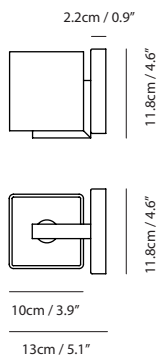

By Chen, Chao Cheng 陳昭成

matt opal + oil bronze

matt opal + chrome

Measurement : centimeter / inches

ZEN Wall R

Model
SG-102W1

Material
mouth-blown glass, steel

Light Source
G9 1 x 3W LED 2700K

Weight
0.9kg / 2lb

Color
● matt opal + oil bronze

ZEN Wall S

Model
SG-103W1

Material
mouth-blown glass, steel

Light Source
G9 1 x 3W LED 2700K

Weight
1kg / 2.2lb

Color
● matt opal + chrome