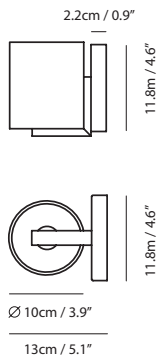

By Chen, Chao Cheng 陳昭成

matt opal + oil bronze

matt opal + chrome

Measurement : centimeter / inches

ZEN Wall R

Model
SG-102W1

Material
mouth-blown glass, steel

Light Source
G9 1 x 3W LED 2700K

Weight
0.9kg / 2lb

Color
● matt opal + oil bronze

ZEN Wall S

Model
SG-103W1

Material
mouth-blown glass, steel

Light Source
G9 1 x 3W LED 2700K

Weight
1kg / 2.2lb

Color
● matt opal + chrome