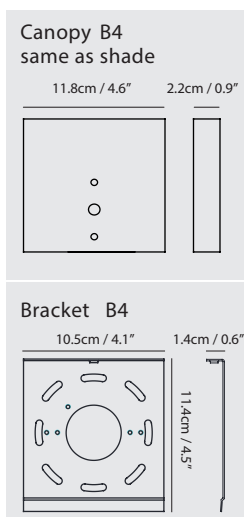

By Chen, Chao Cheng 陳昭成

matt opal + oil bronze

matt opal + chrome

Measurement : centimeter / inches

ZEN Wall R

Model
SG-102W1

Material
mouth-blown glass, steel

Light Source
G9 1 x 3W LED 2700K

Weight
0.9kg / 2lb

Color
● matt opal + oil bronze

ZEN Wall S

Model
SG-103W1

Material
mouth-blown glass, steel

Light Source
G9 1 x 3W LED 2700K

Weight
1kg / 2.2lb

Color
● matt opal + chrome