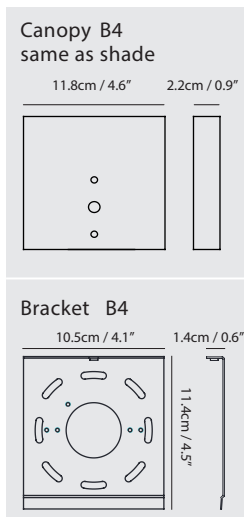

By Chen, Chao Cheng 陳昭成

matt opal + oil bronze

matt opal + chrome

Measurement : centimeter / inches

ZEN Wall R

Model
SG-102W1

Material
mouth-blown glass, steel

Light Source
G9 1 x 3W LED 2700K