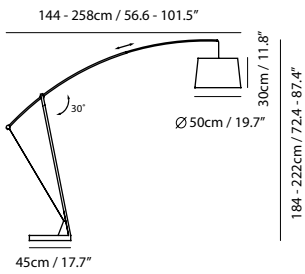

By Chen, Chao Cheng 陳昭成

matt black + beech

Measurement : centimeter / inches

Archer Mega Floor

Model
SQ-603FLR

Material
steel, fabric, beech

Light Source
E27 3 x 8W LED 2700/3000K

Feature
Beech wood

Weight
33.5kg / 73.9lb

Color
● matt black + beech