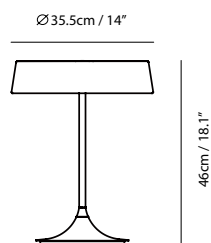

matt black

Measurement : centimeter / inches

China LED Table

Model
SLD-6354MDJ

Material
steel

Light Source
LED 18W 2700K CRI 90 1125lm

Feature
DJ dimmer

Weight
4.4kg / 9.7lb

Color
● matt black

China Table

Model
SQ-6350MDJ-1

Material
steel

Light Source
E27 2 x 8W LED 2700/3000K

Feature
DJ on/off switch

Weight
3.7kg / 8.2lb

Color
● oil bronze