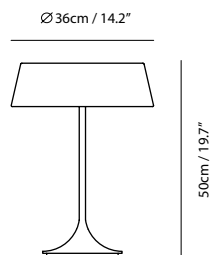

matt black

Measurement : centimeter / inches

China LED Table

Model
SLD-6354MDJ

Material
steel

Light Source
LED 18W 2700K CRI 90 1125lm

Feature
DJ dimmer

Weight
4.4kg / 9.7lb

Color
● matt black

China Table

Model
SQ-6350MDJ-1

Material
steel

Light Source
E27 2 x 8W LED 2700/3000K

Feature
DJ on/off switch

Weight
3.7kg / 8.2lb

Color
● oil bronze