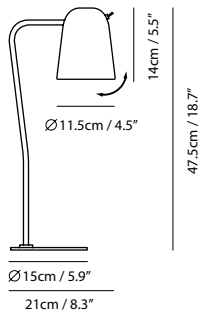

copper shade +  
matt black base & tube

shiny white shade & base +  
sand gold tube

Measurement : centimeter / inches

**Dobi Table**

**Model**  
SQ-2181D

**Material**  
steel

**Light Source**  
E14 1 x 6W LED 2700/3000K

**Weight**  
1.3kg / 2.9lb

**Color**

-  copper shade + matt black base & tube
-  shiny white shade & base + sand gold tube