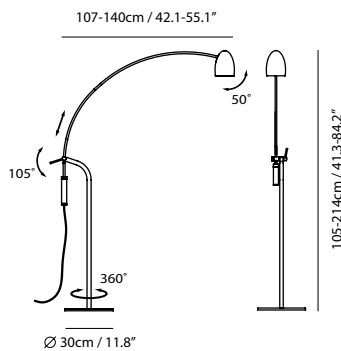

copper shade + matt black body

sand gold shade + matt black body

Measurement : centimeter / inches

Hercules Floor

Model
SLD-791FTE

Material
steel

Light Source
LED 12W 3000K CRI 90 804lm

Feature
Touch dimmer switch

Weight
9.1kg / 20lb

Color

-  copper shade + matt black body
-  sand gold shade + matt black body