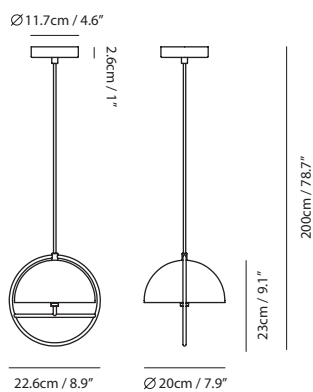

navy blue + shiny copper

matt pure white+ sand gold

olive green + sand gold

Measurement : centimeter / inches

Huan Pendant PS

Model
SG-226MP

Material
steel, glass

Light Source
G9 2 x 5W LED 2700K

Weight
1.5kg / 3.3lb

- Color**
-  matt black + shiny copper
 -  navy blue + shiny copper
 -  matt pure white+ sand gold
 -  olive green + sand gold

Huan Pendant PL

Model
SQ-394MP

Material
steel, glass

Light Source
E27 2 x 8W LED 2700/3000K

Weight
3.2kg / 7.1lb

- Color**
-  matt black + shiny copper
 -  matt pure white+ sand gold