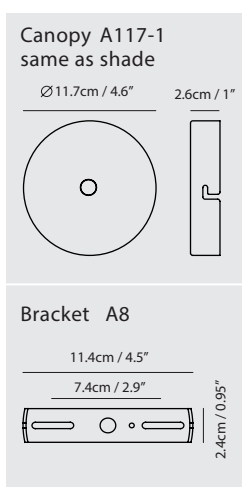

navy blue + shiny copper

matt pure white+ sand gold

olive green + sand gold

Measurement : centimeter / inches

Huan Pendant PS

Model
SG-226MP

Material
steel, glass

Light Source
G9 2 x 5W LED 2700K

Weight
1.5kg / 3.3lb

- Color**
-  matt black + shiny copper
 -  navy blue + shiny copper
 -  matt pure white+ sand gold
 -  olive green + sand gold

Huan Pendant PL

Model
SQ-394MP

Material
steel, glass

Light Source
E27 2 x 8W LED 2700/3000K