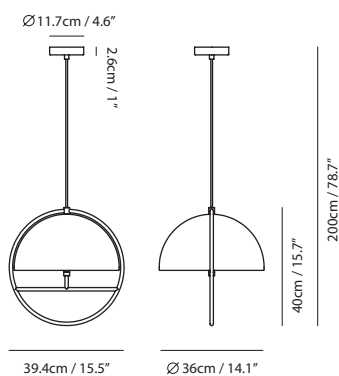

navy blue + shiny copper

matt pure white+ sand gold

olive green + sand gold

Measurement : centimeter / inches

Huan Pendant PS

Model
SG-226MP

Material
steel, glass

Light Source
G9 2 x 5W LED 2700K

Weight
1.5kg / 3.3lb

- Color**
-  matt black + shiny copper
 -  navy blue + shiny copper
 -  matt pure white+ sand gold
 -  olive green + sand gold

Huan Pendant PL

Model
SQ-394MP

Material
steel, glass

Light Source
E27 2 x 8W LED 2700/3000K

Weight
3.2kg / 7.1lb

- Color**
-  matt black + shiny copper
 -  matt pure white+ sand gold