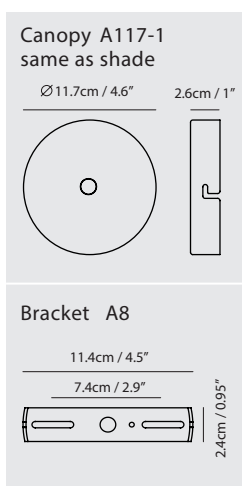

navy blue + shiny copper

matt pure white+ sand gold

olive green + sand gold

Measurement : centimeter / inches

Huan Pendant PS

Model
SG-226MP

Material
steel, glass

Light Source
G9 2 x 5W LED 2700K

Weight
1.5kg / 3.3lb

- Color**
-  matt black + shiny copper
 -  navy blue + shiny copper
 -  matt pure white+ sand gold
 -  olive green + sand gold

Huan Pendant PL

Model
SQ-394MP

Material
steel, glass

Light Source
E27 2 x 8W LED 2700/3000K