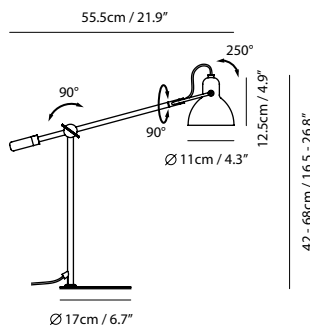

It is elegantly matched with refined hues to perform the best mate every man should keep.

By Chen, Chao Cheng 陳昭成
Jack Wan 萬華

navy blue + copper

duke gray + matt brass

Measurement : centimeter / inches

Laito Gentle Table

Model
SQ-793MDR

Material
steel

Light Source
E14 1 x 6W LED 2700/3000K

Weight
1.9kg / 4.2lb

Color

-  navy blue + copper
-  duke gray + matt brass