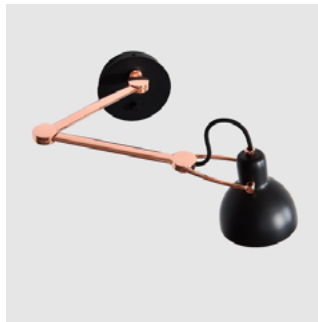

Laito 是日文的「光明」之意，LAITO MINI 外型汲取傳統銀行燈的燈罩造型與結構，歌頌復古典雅，並以俐落的線條，刻畫出更符合都市低調樂活的性格，搭配可任意轉動的魚骨結構，「光」，循著現代復古美學，走入精巧簡約生活中。

『生活就該不斷地動來動去。』近年來運動已不僅是口號，更是顯現個人的生命態度。主張運動樂活的設計師將「動」的因子注入設計，結合 SEED 兩大獨家「fish-bone」與「SCA 結構」(Slim Co-Axial arm)，壁燈從頭到尾皆能調整，不僅適合作為床頭、沙發用途，工作室或是做菜檯的照明任務，都可優雅地在轉動間演繹獨特實用的空間美學。

The smallest Laito in the series, the mini wall lamp has inherited the classic streamlined look and flexible functionality of its larger counterparts.

It offers two types to choose. The mini WL version is with an adjustable arm and shade the wall mounted lamp can be perfectly positioned for your task at hand. As with the rest of the LAITO series aesthetic is never compromised by function.

By Chen, Chao Cheng 陳昭成

copper

matt black shade + copper tube

Measurement : centimeter / inches

Laito Mini Wall

Model
SQ-793MWR-1

Material
steel

Light Source
E14 1 x 6W LED 2700/3000K

Weight
0.5kg / 1.1lb

Color
● copper

Laito Mini Wall L

Model
SQ-793MWA

Material
steel

Light Source
E14 1 x 6W LED 2700/3000K

Weight
1.1kg / 2.4lb

Color
● matt black shade + copper tube