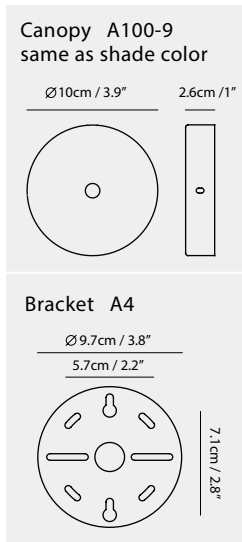

The smallest Laito in the series, the mini wall lamp has inherited the classic streamlined look and flexible functionality of its larger counterparts.

It offers two types to choose. The mini WL version is with an adjustable arm and shade the wall mounted lamp can be perfectly positioned for your task at hand. As with the rest of the LAITO series aesthetic is never compromised by function.

By Chen, Chao Cheng 陳昭成

copper

matt black shade + copper tube

Measurement : centimeter / inches

Laito Mini Wall

Model
SQ-793MWR-1

Material
steel

Light Source
E14 1 x 6W LED 2700/3000K

Weight
0.5kg / 1.1lb

Color
● copper

Laito Mini Wall L

Model
SQ-793MWA

Material
steel

Light Source
E14 1 x 6W LED 2700/3000K

Weight
1.1kg / 2.4lb

Color
● matt black shade + copper tube