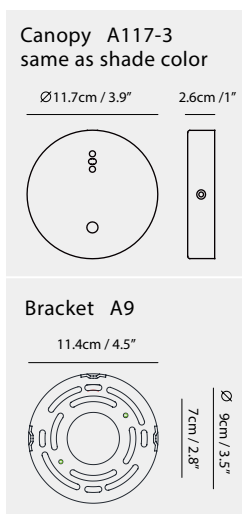

By Chen, Chao Cheng 陳昭成

copper

matt black shade + copper tube

Measurement : centimeter / inches

Laito Mini Wall

Model
SQ-793MWR-1

Material
steel

Light Source
E14 1 x 6W LED 2700/3000K

Weight
0.5kg / 1.1lb

Color
● copper

Laito Mini Wall L

Model
SQ-793MWA

Material
steel

Light Source
E14 1 x 6W LED 2700/3000K

Weight
1.1kg / 2.4lb

Color
● matt black shade + copper tube