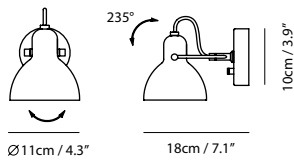

The smallest Laito in the series, the mini wall lamp has inherited the classic streamlined look and flexible functionality of its larger counterparts.

It offers two types to choose. The mini WL version is with an adjustable arm and shade the wall mounted lamp can be perfectly positioned for your task at hand. As with the rest of the LAITO series aesthetic is never compromised by function.

By Chen, Chao Cheng 陳昭成

copper

matt black shade + copper tube

Measurement : centimeter / inches

Laito Mini Wall

Model
SQ-793MWR-1

Material
steel

Light Source
E14 1 x 6W LED 2700/3000K

Weight
0.5kg / 1.1lb

Color
● copper

Laito Mini Wall L

Model
SQ-793MWA

Material
steel

Light Source
E14 1 x 6W LED 2700/3000K

Weight
1.1kg / 2.4lb

Color
● matt black shade + copper tube