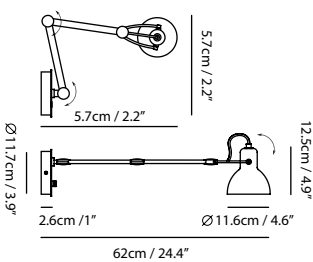

The smallest Laito in the series, the mini wall lamp has inherited the classic streamlined look and flexible functionality of its larger counterparts.

It offers two types to choose. The mini WL version is with an adjustable arm and shade the wall mounted lamp can be perfectly positioned for your task at hand. As with the rest of the LAITO series aesthetic is never compromised by function.

By Chen, Chao Cheng 陳昭成

copper

matt black shade + copper tube

Measurement : centimeter / inches

Laito Mini Wall

Model
SQ-793MWR-1

Material
steel

Light Source
E14 1 x 6W LED 2700/3000K

Weight
0.5kg / 1.1lb

Color
● copper

Laito Mini Wall L

Model
SQ-793MWA

Material
steel

Light Source
E14 1 x 6W LED 2700/3000K

Weight
1.1kg / 2.4lb

Color
● matt black shade + copper tube