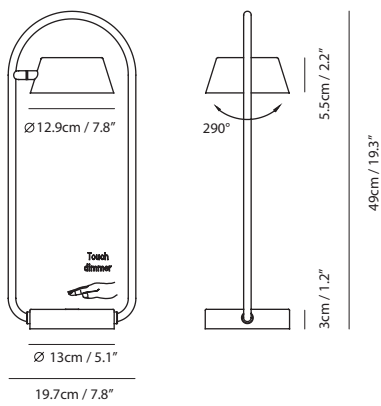

OLO 光氛符碼添加新元素「直徑符號 Φ 」，直觀地以符號外形表露其縱向仰俯、橫向擺首的翻轉特色，展現面面俱到的全方位光向。細緻出色的 U 型框，一如美麗天體的土星環，溫柔圈圍著漂浮迴旋的發光主體，且聽 OLO Φ 為人們輕柔吟唱屬於光的詠嘆調。

OLO Φ infused the diameter symbol Φ into the basic elements of circle and line. With the finely welded frame, it looks like Saturn ring embraces the floating and flipping lamps in its arms that served us sufficient warm light as a soft aria.

By Li, Hui Lun 李慧倫

sand gold + matt black

Measurement : centimeter / inches

**OLO Ø D****Model**
SLD-130DTE**Material**
steel, PP**Light Source**
LED 6.5W 3000K CRI90 415lm**Feature**
Touch dimmer switch**Weight**
1.4kg / 3.1lb**Color**
 sand gold + matt black