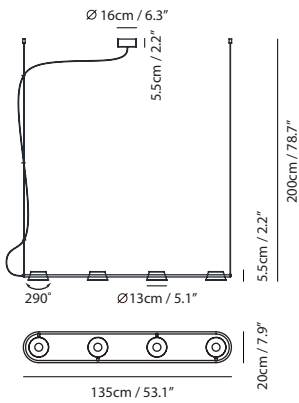

OLO 光氛符碼添加新元素「直徑符號 Φ 」，直觀地以符號外形表露其縱向仰俯、橫向擺首的翻轉特色，展現面面俱到的全方位光向。細緻出色的環狀與 U 型框，一如美麗天體的土星環，溫柔圍圍著漂浮迴旋的發光主體，且聽 OLO Φ 為人們輕柔吟唱屬於光的詠嘆調。

OLO Φ infused the diameter symbol Φ into basic elements of circle and line. The wall/ceiling lamp impressively covers every object in need with an omnidirectional light rotation, which can be tilted vertically as well as horizontally. With the finely welded frame of round and U-bend, it looks like Saturn ring embraces the floating and flipping lamps in its arms that served us sufficient warm light as a soft aria.

By Li, Hui Lun 李慧倫

sand gold + matt black

Measurement : centimeter / inches

OLO Ø Pendant PL4

Model
SLD-130PL4

Material
metal, aluminum, PP

Light Source
LED 4 x 6.5W 3000K
CRI90 1650lm

Driver
Built-in dimmable driver
(Triac dimming)

Weight
2.9kg / 6.4lb

Color
 sand gold + matt black