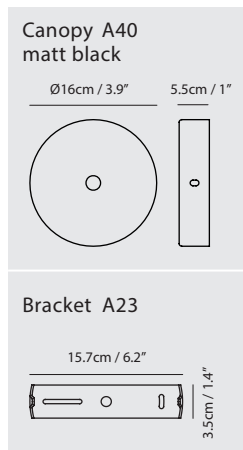

OLO 光氛符碼添加新元素「直徑符號 Φ 」，直觀地以符號外形表露其縱向仰俯、橫向擺首的翻轉特色，展現面面俱到的全方位光向。細緻出色的環狀與 U 型框，一如美麗天體的土星環，溫柔圍圍著漂浮迴旋的發光主體，且聽 OLO Φ 為人們輕柔吟唱屬於光的詠嘆調。

OLO Φ infused the diameter symbol Φ into basic elements of circle and line. The wall/ceiling lamp impressively covers every object in need with an omnidirectional light rotation, which can be tilted vertically as well as horizontally. With the finely welded frame of round and U-bend, it looks like Saturn ring embraces the floating and flipping lamps in its arms that served us sufficient warm light as a soft aria.

By Li, Hui Lun 李慧倫

sand gold + matt black

Measurement : centimeter / inches

OLO Ø Pendant PL4

Model
SLD-130PL4

Material
metal, aluminum, PP

Light Source
LED 4 x 6.5W 3000K
CRI90 1650lm

Driver
Built-in dimmable driver
(Triac dimming)

Weight
2.9kg / 6.4lb

Color
 sand gold + matt black