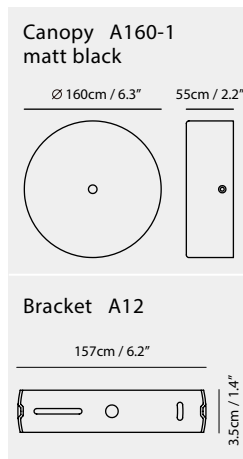

OLO 光氛符碼添加新元素「直徑符號 Φ 」，直觀地以符號外形表露其縱向仰俯、橫向擺首的翻轉特色，展現面面俱到的全方位光向。細緻出色的 U 型框，一如美麗天體的土星環，溫柔圈圍著漂浮迴旋的發光主體，且聽 OLO Φ 為人們輕柔吟唱屬於光的詠嘆調。

OLO Φ infused the diameter symbol Φ into the basic elements of circle and line. With the finely welded frame, it looks like Saturn ring embraces the floating and flipping lamps in its arms that served us sufficient warm light as a soft aria.

By Li, Hui Lun 李慧倫

sand gold + matt black

Measurement : centimeter / inches

OLO Pendant PL4

Model
SLD-130PL4

Material
metal, aluminum, PP

Light Source
LED 4 x 6.5W 3000K CRI90 1650lm

Driver
Built-in dimmable driver

Weight
2.9kg / 6.4lb

Color
 sand gold + matt black