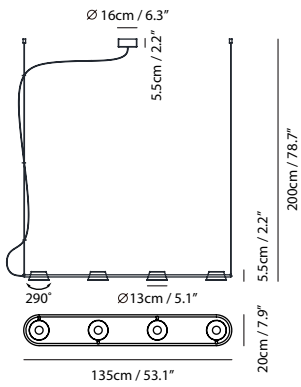

OLO 光氛符碼添加新元素「直徑符號 Φ 」，直觀地以符號外形表露其縱向仰俯、橫向擺首的翻轉特色，展現面面俱到的全方位光向。細緻出色的 U 型框，一如美麗天體的土星環，溫柔圈圍著漂浮迴旋的發光主體，且聽 OLO Φ 為人們輕柔吟唱屬於光的詠嘆調。

OLO Φ infused the diameter symbol Φ into the basic elements of circle and line. With the finely welded frame, it looks like Saturn ring embraces the floating and flipping lamps in its arms that served us sufficient warm light as a soft aria.

By Li, Hui Lun 李慧倫

sand gold + matt black

Measurement : centimeter / inches

OLO Pendant PL4

Model
SLD-130PL4

Material
metal, aluminum, PP

Light Source
LED 4 x 6.5W 3000K CRI90 1650lm

Driver
Built-in dimmable driver

Weight
2.9kg / 6.4lb

Color
 sand gold + matt black