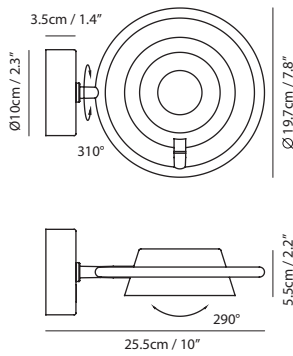

OLO 光氛符碼添加新元素「直徑符號 Φ 」，直觀地以符號外形表露其縱向仰俯、橫向擺首的翻轉特色，展現面面俱到的全方位光向。細緻出色的環狀與 U 型框，一如美麗天體的土星環，溫柔圍圍著漂浮迴旋的發光主體，且聽 OLO Φ 為人們輕柔吟唱屬於光的詠嘆調。

OLO Φ infused the diameter symbol Φ into basic elements of circle and line. The wall/ceiling lamp impressively covers every object in need with an omnidirectional light rotation, which can be tilted vertically as well as horizontally. With the finely welded frame of round and U-bend, it looks like Saturn ring embraces the floating and flipping lamps in its arms that served us sufficient warm light as a soft aria.

By Li, Hui Lun 李慧倫

sand gold + matt black

Measurement : centimeter / inches

OLO Ø Wall

Model
SLD-130WATE

Material
metal, aluminum, PP

Light Source
LED 6.5W 3000K CRI90 415lm

Feature
Touch dimmer switch

Weight
0.8kg / 1.8lb

Color
sand gold + matt black

OLO Ø Ceiling

Model
SLD-130CW

Material
metal, aluminum, PP

Light Source
LED 6.5W 3000K CRI90 415lm

Weight
0.8kg / 1.8lb

Color
sand gold + matt black