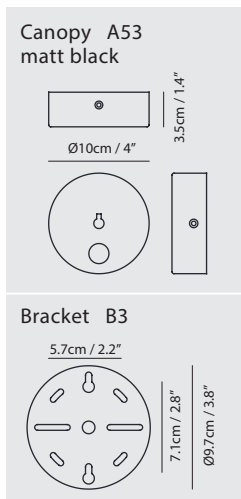

OLO 光氛符碼添加新元素「直徑符號 Φ 」，直觀地以符號外形表露其縱向仰俯、橫向擺首的翻轉特色，展現面面俱到的全方位光向。細緻出色的環狀與 U 型框，一如美麗天體的土星環，溫柔圍圍著漂浮迴旋的發光主體，且聽 OLO Φ 為人們輕柔吟唱屬於光的詠嘆調。

OLO Φ infused the diameter symbol Φ into basic elements of circle and line. The wall/ceiling lamp impressively covers every object in need with an omnidirectional light rotation, which can be tilted vertically as well as horizontally. With the finely welded frame of round and U-bend, it looks like Saturn ring embraces the floating and flipping lamps in its arms that served us sufficient warm light as a soft aria.

By Li, Hui Lun 李慧倫

sand gold + matt black

Measurement : centimeter / inches

OLO Ø Wall

Model
SLD-130WATE

Material
metal, aluminum, PP

Light Source
LED 6.5W 3000K CRI90 415lm

Feature
Touch dimmer switch

Weight
0.8kg / 1.8lb

Color
sand gold + matt black

OLO Ø Ceiling

Model
SLD-130CW

Material
metal, aluminum, PP

Light Source
LED 6.5W 3000K CRI90 415lm

Weight
0.8kg / 1.8lb

Color
sand gold + matt black