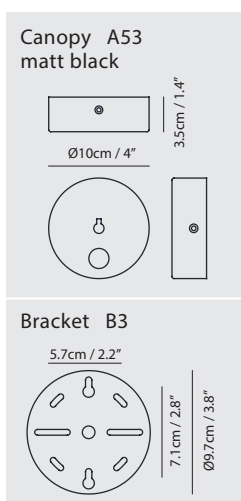

OLO 光氛符碼添加新元素「直徑符號 Φ 」，直觀地以符號外形表露其縱向仰俯、橫向擺首的翻轉特色，展現面面俱到的全方位光向。細緻出色的環狀與 U 型框，一如美麗天體的土星環，溫柔圍圍著漂浮迴旋的發光主體，且聽 OLO Φ 為人們輕柔吟唱屬於光的詠嘆調。

OLO Φ infused the diameter symbol Φ into basic elements of circle and line. The wall/ceiling lamp impressively covers every object in need with an omnidirectional light rotation, which can be tilted vertically as well as horizontally. With the finely welded frame of round and U-bend, it looks like Saturn ring embraces the floating and flipping lamps in its arms that served us sufficient warm light as a soft aria.

By Li, Hui Lun 李慧倫

sand gold + matt black

Measurement : centimeter / inches

OLO Ø Wall

Model
SLD-130WATE

Material
metal, aluminum, PP

Light Source
LED 6.5W 3000K CRI90 415lm

Feature
Touch dimmer switch

Weight
0.8kg / 1.8lb

Color
sand gold + matt black

OLO Ø Ceiling

Model
SLD-130CW

Material
metal, aluminum, PP

Light Source
LED 6.5W 3000K CRI90 415lm

Weight
0.8kg / 1.8lb

Color
sand gold + matt black