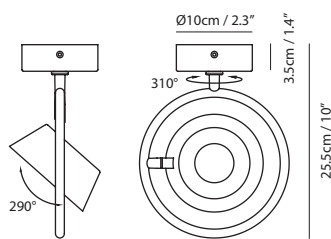

OLO 光氛符碼添加新元素「直徑符號 Φ 」，直觀地以符號外形表露其縱向仰俯、橫向擺首的翻轉特色，展現面面俱到的全方位光向。細緻出色的環狀與 U 型框，一如美麗天體的土星環，溫柔圍圍著漂浮迴旋的發光主體，且聽 OLO Φ 為人們輕柔吟唱屬於光的詠嘆調。

OLO Φ infused the diameter symbol Φ into basic elements of circle and line. The wall/ceiling lamp impressively covers every object in need with an omnidirectional light rotation, which can be tilted vertically as well as horizontally. With the finely welded frame of round and U-bend, it looks like Saturn ring embraces the floating and flipping lamps in its arms that served us sufficient warm light as a soft aria.

By Li, Hui Lun 李慧倫

sand gold + matt black

Measurement : centimeter / inches

OLO Ø Wall

Model
SLD-130WATE

Material
metal, aluminum, PP

Light Source
LED 6.5W 3000K CRI90 415lm

Feature
Touch dimmer switch

Weight
0.8kg / 1.8lb

Color
sand gold + matt black

OLO Ø Ceiling

Model
SLD-130CW

Material
metal, aluminum, PP

Light Source
LED 6.5W 3000K CRI90 415lm

Weight
0.8kg / 1.8lb

Color
sand gold + matt black