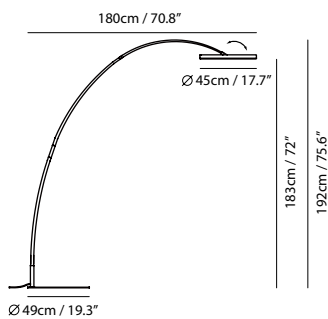

By Kuo, Keng Dian 郭庚典

matt black + copper

Measurement : centimeter / inches

Sol Floor Mega

Model
SLD-450FLE

Material
carbon fiber, metal, aluminum, PP

Light Source
LED 21W 2700K CRI90 802lm

Feature
Optical sensor dimmer
Carbon fiber

Weight
15.3kg / 33.7lb

Color
 matt black + copper