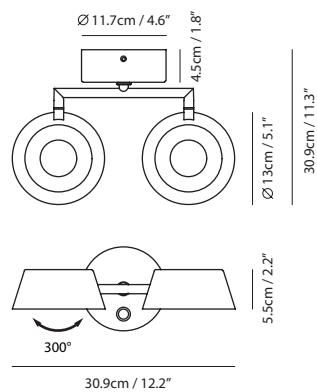

By Li, Hui Lun 李慧倫

shiny black + matt black

champagne gold + matt black

Measurement : centimeter / inches

OLO Wall W2

Model
SLD-130WR2TE

Material
steel, PP

Light Source
LED 2 x 7W CRI 90 3000K 896ml