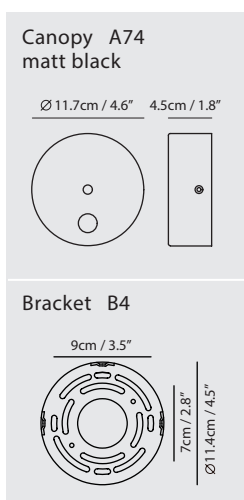

By Li, Hui Lun 李慧倫

shiny black + matt black

champagne gold + matt black

Measurement : centimeter / inches

OLO Wall W2

Model
SLD-130WR2TE

Material
steel, PP

Light Source
LED 2 x 7W CRI 90 3000K 896ml